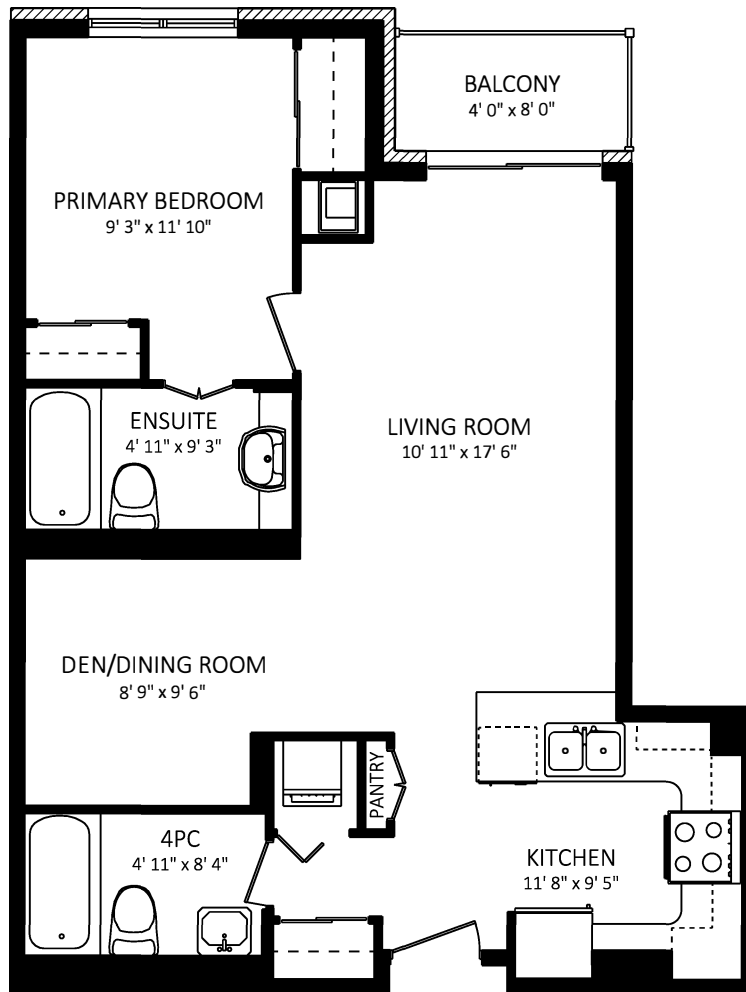

650 MOUNT PLEASANT RD. UNIT 206 TORONTO, ONTARIO

727 SQUARE FEET APPROX.

8'4" CEILING

All Measurements Should Be Considered Approximate Until Verified By Buyer.
Listing Broker And Seller Assume No Responsibility For The Accuracy Of Any
Information Shown.