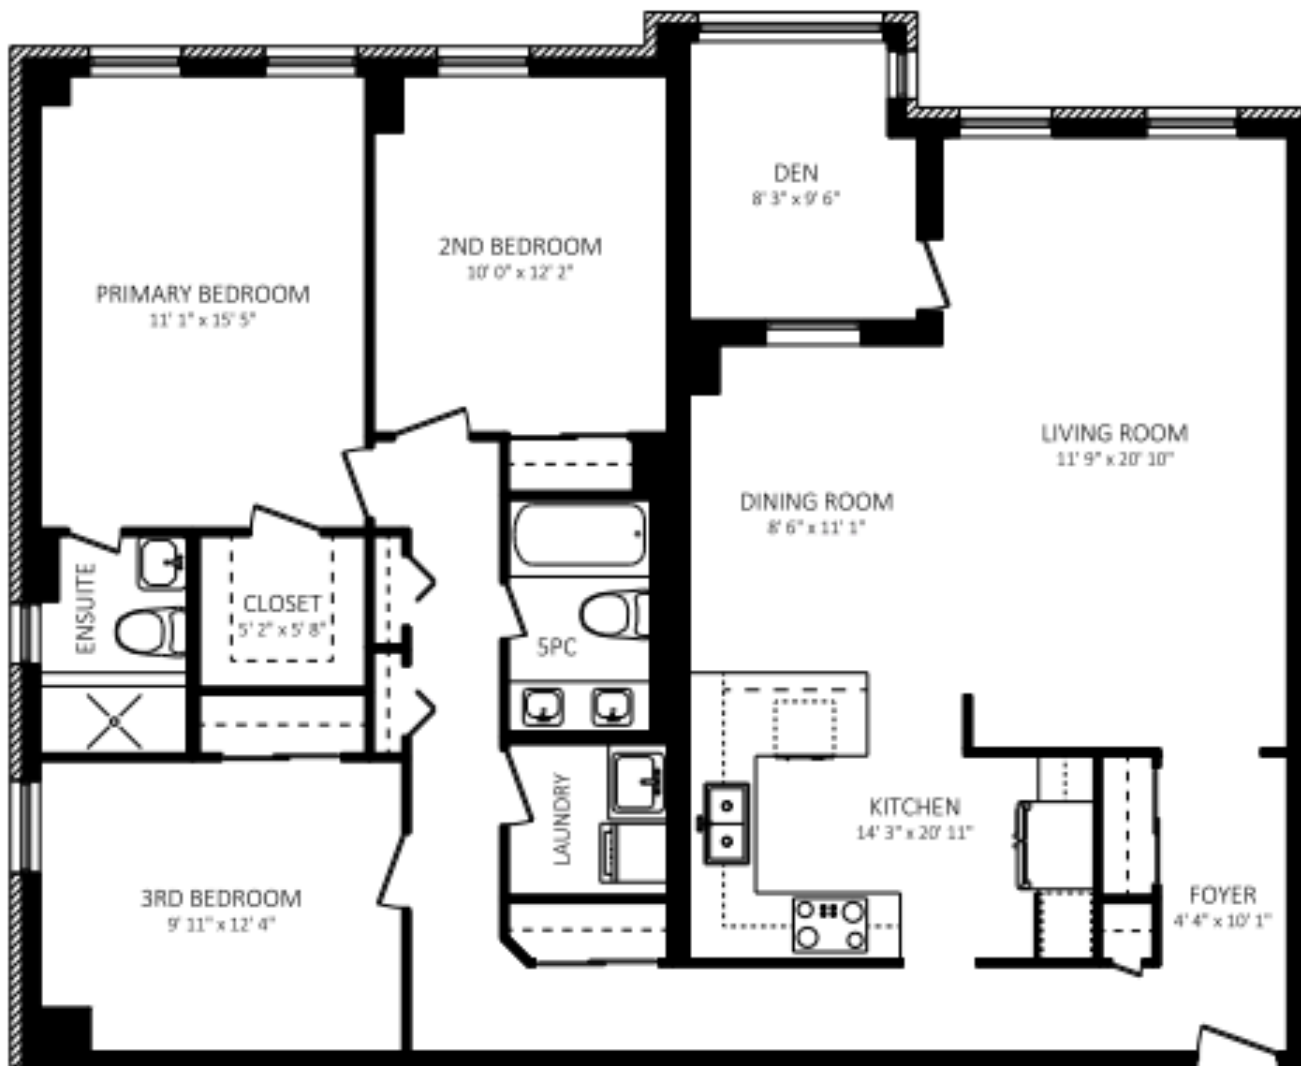

130 NEPTUNE DRIVE SUITE #710

NORTH YORK, ONTARIO

1510 SQUARE FEET APPROX.
8' CEILING

All Measurements Should Be Considered Approximate Until Verified By Buyer.
Listing Broker And Seller Assume No Responsibility For The Accuracy Of Any
Information Shown.